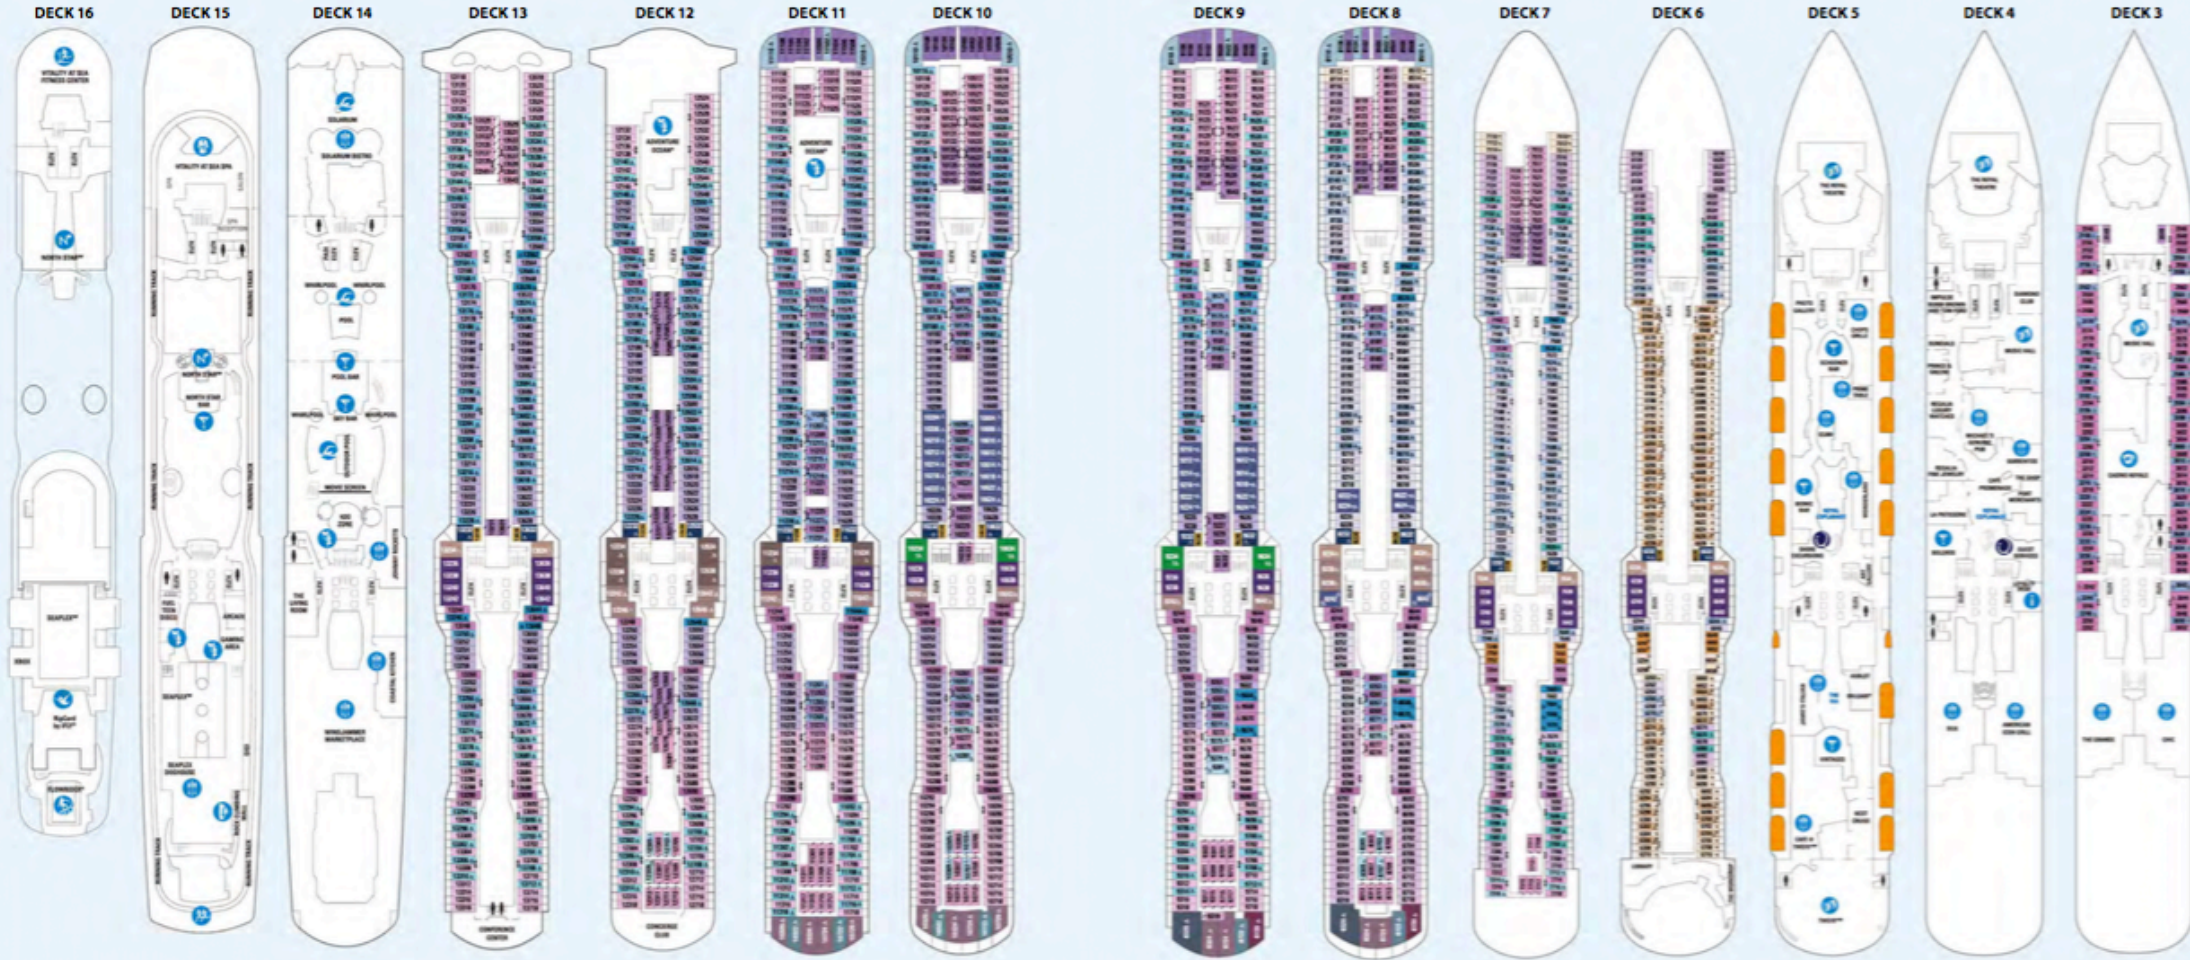

SUITES AND LOFTS

JUNIOR SUITE

OCEAN VIEW

INTERIOR WITH VIRTUAL BALCONY

Deck Plans applicable for sailings from April 28, 2018, Profile 1805. | **Anthem of the Seas®**

SUITES AND LOFTS

- **RL** Royal Loft Suite
  152 sq. m, balcony 51 sq. m.
- **OL** Owner's Loft Suite - 1 Bedroom
  81 sq. m, balcony 47 sq. m.
- **GL** Grand Loft Suite
  65 sq. m, balcony 20 sq. m.
- **SL** Sky Loft Suite
  83 sq. m, balcony 17 sq. m.
- **OS** Owner's Suite - 1 Bedroom
  50 sq. m, balcony 14 sq. m.
- **GT** Grand Suite - 2 Bedroom
  62 sq. m, balcony 14 sq. m.
- **GS** Grand Suite - 1 Bedroom
  33 sq. m, balcony 10 sq. m.
- **GB** Grand Suite with Large Balcony - 1 Bedroom
  33 sq. m, balcony 24 sq. m.

BALCONY STATEROOMS

- **J1** Junior Suite with Large Balcony
  20 sq. m, balcony 15 sq. m.
- **J3** Junior Suite
  20 sq. m, balcony 9 sq. m.
- **J4** Junior Suite
  20 sq. m, balcony 9 sq. m.
- **1C 2C** Ocean View with Large Balcony
  15 sq. m, balcony 8 sq. m.
- **1D 2D** Ocean View Balcony
  18 sq. m, balcony 5 sq. m.
- **3D 4D** Ocean View Balcony
  18 sq. m, balcony 5 sq. m.
- **5D 6D** Ocean View Balcony
  18 sq. m, balcony 5 sq. m.
- **7D 8D** Ocean View Balcony
  18 sq. m, balcony 5 sq. m.
- **1E 2E** Obstructed Ocean View Balcony
  18 sq. m, balcony 5 sq. m.
- **2F** Studio Ocean View Balcony
  11 sq. m, balcony 5 sq. m.

OCEAN VIEW STATEROOMS

- **1M** Spacious Ocean View
  28 sq. m.
- **2M** Spacious Ocean View
  28 sq. m.
- **1N** Ocean View
  17 sq. m.
- **2N** Ocean View
  17 sq. m.

INTERIOR STATEROOMS