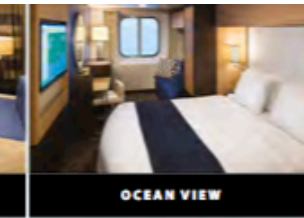

QUANTUM CLASS

Anthem of the Seas® | Ovation of the Seas®
Quantum of the Seas®

SHIP INFORMATION

- Length: 348m
- Beam: 41m
- Draft: 8.5m
- Guest Capacity: 4,180
- Total Crew: 1,500
- Gross Tonnage: 167,800 tons
- Speed: 22 knots
- Electric Current: 110/220 AC

Deck Plans applicable for sailings from April 28, 2018, Profile 1805. | **Anthem of the Seas®**

SUITES AND LOFTS

- **RL** Royal Loft Suite
  152 sq. m, balcony 51 sq. m.
- **OL** Owner's Loft Suite - 1 Bedroom
  81 sq. m, balcony 47 sq. m.
- **GL** Grand Loft Suite
  65 sq. m, balcony 20 sq. m.
- **SL** Sky Loft Suite
  83 sq. m, balcony 17 sq. m.
- **OS** Owner's Suite - 1 Bedroom
  50 sq. m, balcony 14 sq. m.
- **GT** Grand Suite - 2 Bedroom
  62 sq. m, balcony 14 sq. m.
- **GS** Grand Suite - 1 Bedroom
  33 sq. m, balcony 10 sq. m.
- **GB** Grand Suite with Large Balcony - 1 Bedroom
  33 sq. m, balcony 24 sq. m.

BALCONY STATEROOMS

- **J1** Junior Suite with Large Balcony
  20 sq. m, balcony 15 sq. m.
- **J3** Junior Suite
  20 sq. m, balcony 9 sq. m.
- **J4** Junior Suite
  20 sq. m, balcony 9 sq. m.
- **1C 2C** Ocean View with Large Balcony
  15 sq. m, balcony 8 sq. m.
- **1D 2D** Ocean View Balcony
  18 sq. m, balcony 5 sq. m.
- **3D 4D** Ocean View Balcony
  18 sq. m, balcony 5 sq. m.
- **5D 6D** Ocean View Balcony
  18 sq. m, balcony 5 sq. m.
- **7D 8D** Ocean View Balcony
  18 sq. m, balcony 5 sq. m.
- **1E 2E** Obstructed Ocean View Balcony
  18 sq. m, balcony 5 sq. m.
- **2F** Studio Ocean View Balcony
  11 sq. m, balcony 5 sq. m.

OCEAN VIEW STATEROOMS

- **1M** Spacious Ocean View
  28 sq. m.
- **2M** Spacious Ocean View
  28 sq. m.
- **1N** Ocean View
  17 sq. m.
- **2N** Ocean View
  17 sq. m.

INTERIOR STATEROOMS