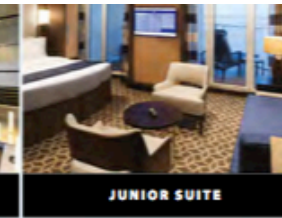

QUANTUM CLASS

Anthem of the Seas® | Ovation of the Seas®
Quantum of the Seas®

SHIP INFORMATION

- Length: 348m
- Beam: 41m
- Draft: 8.5m
- Guest Capacity: 4,180
- Total Crew: 1,500
- Gross Tonnage: 167,800 tons
- Speed: 22 knots
- Electric Current: 110/220 AC

Deck Plans applicable for sailings from April 28, 2018, Profile 1805. | **Anthem of the Seas®**

SUITES AND LOFTS

- **RL** Royal Loft Suite
  152 sq. m, balcony 51 sq. m.
- **OL** Owner's Loft Suite - 1 Bedroom
  81 sq. m, balcony 47 sq. m.
- **GL** Grand Loft Suite
  65 sq. m, balcony 20 sq. m.
- **SL** Sky Loft Suite
  83 sq. m, balcony 17 sq. m.
- **OS** Owner's Suite - 1 Bedroom
  50 sq. m, balcony 14 sq. m.
- **GT** Grand Suite - 2 Bedroom
  62 sq. m, balcony 14 sq. m.
- **GS** Grand Suite - 1 Bedroom
  33 sq. m, balcony 10 sq. m.
- **GB** Grand Suite with Large Balcony - 1 Bedroom
  33 sq. m, balcony 24 sq. m.

BALCONY STATEROOMS

- **J1** Junior Suite with Large Balcony
  20 sq. m, balcony 15 sq. m.
- **J3** Junior Suite
  20 sq. m, balcony 9 sq. m.
- **J4** Junior Suite
  20 sq. m, balcony 9 sq. m.
- **1C 2C** Ocean View with Large Balcony
  15 sq. m, balcony 8 sq. m.
- **1D 2D** Ocean View Balcony
  18 sq. m, balcony 5 sq. m.
- **3D 4D** Ocean View Balcony
  18 sq. m, balcony 5 sq. m.
- **5D 6D** Ocean View Balcony
  18 sq. m, balcony 5 sq. m.
- **7D 8D** Ocean View Balcony
  18 sq. m, balcony 5 sq. m.
- **1E 2E** Obstructed Ocean View Balcony
  18 sq. m, balcony 5 sq. m.
- **2F** Studio Ocean View Balcony
  11 sq. m, balcony 5 sq. m.

OCEAN VIEW STATEROOMS

- **1M** Spacious Ocean View
  28 sq. m.
- **2M** Spacious Ocean View
  28 sq. m.
- **1N** Ocean View
  17 sq. m.
- **2N** Ocean View
  17 sq. m.

INTERIOR STATEROOMS