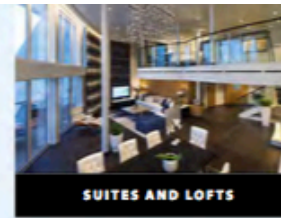

QUANTUM CLASS

Anthem of the Seas® | Ovation of the Seas®
Quantum of the Seas®

SHIP INFORMATION

- Length: 348m
- Beam: 41m
- Draft: 8.5m
- Guest Capacity: 4,180
- Total Crew: 1,500
- Gross Tonnage: 167,800 tons
- Speed: 22 knots
- Electric Current: 110/220 AC